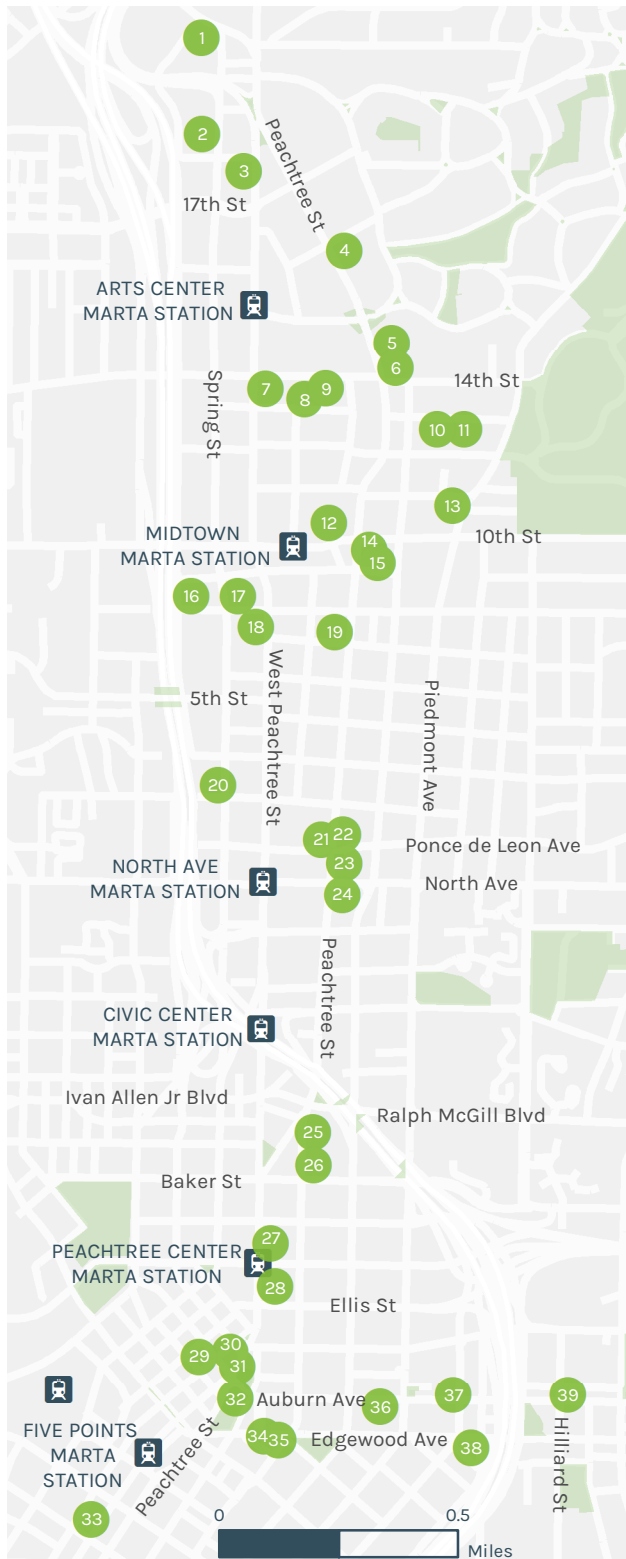

Festival Map

Midtown

1. Peachtree Christian Church
2. The Breman Museum
3. Ascent Midtown
4. Perkins + Will
5. Colony Square Helipad
6. Lord Aeck Sargent
7. Atlantic House
8. Moxy Atlanta Midtown
9. The Four Seasons Hotel
10. Vireo
11. YOO on the Park
12. Federal Reserve Bank of Atlanta
13. Azure on the Park
14. The Peachtree Club
15. Gensler
16. Modera Midtown
17. Nine 15 Midtown
18. Alexan on 8th
19. Peachtree Lofts
20. The Standard Atlanta
21. The Fox Theatre
22. Georgian Terrace
23. Ponce Condominium
24. North Avenue Presbyterian Church

Downtown

25. The Basilica of the Sacred Heart of Jesus
26. Portman Architects
27. Peachtree Center
28. HKS, Inc.
29. Theatrical Outfit at Balzar Theater at Herren's
30. EYP Architecture & Engineering
31. Stevens & Wilkinson
32. Woodruff Park
33. Atlanta City Studio
34. The Hurt Building
35. AIA Atlanta/Georgia Offices
36. Apex Museum
37. Big Bethel AME Church
38. Municipal Market
39. Awethu House

Eastside Beltline Trail

40. Flats at Ponce City Market
41. The Lola
42. The Mill
43. Atlanta BeltLine Center/ Atlanta Land Trust
44. Edge on the BeltLine

West End

45. MET Atlanta
46. Lee + White
47. Cultured South
48. Boxcar at Hop City
49. Lifecycle Building Center
00. The Murphy - Future Site, OH 2020