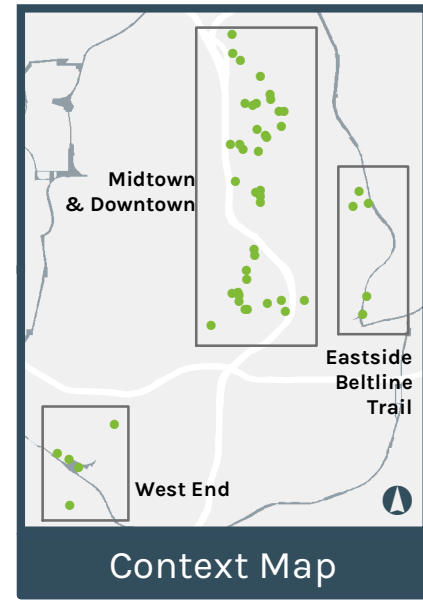

Festival Map

Midtown

1. Peachtree Christian Church
2. The Breman Museum
3. Ascent Midtown
4. Perkins + Will
5. Colony Square Helipad
6. Lord Aeck Sargent
7. Atlantic House
8. Moxy Atlanta Midtown
9. The Four Seasons Hotel
10. Vireo
11. YOO on the Park
12. Federal Reserve Bank of Atlanta
13. Azure on the Park
14. The Peachtree Club
15. Gensler
16. Modera Midtown
17. Nine 15 Midtown
18. Alexan on 8th
19. Peachtree Lofts
20. The Standard Atlanta
21. The Fox Theatre
22. Georgian Terrace
23. Ponce Condominium
24. North Avenue Presbyterian Church

Downtown

25. The Basilica of the Sacred Heart of Jesus
26. Portman Architects
27. Peachtree Center
28. HKS, Inc.
29. Theatrical Outfit at Balzar Theater at Herren's
30. EYP Architecture & Engineering
31. Stevens & Wilkinson
32. Woodruff Park
33. Atlanta City Studio
34. The Hurt Building
35. AIA Atlanta/Georgia Offices
36. Apex Museum
37. Big Bethel AME Church
38. Municipal Market
39. Awethu House

Eastside Beltline Trail

40. Flats at Ponce City Market
41. The Lola
42. The Mill
43. Atlanta BeltLine Center/ Atlanta Land Trust
44. Edge on the BeltLine

West End

45. MET Atlanta
46. Lee + White
47. Cultured South
48. Boxcar at Hop City
49. Lifecycle Building Center
00. The Murphy - Future Site, OH 2020